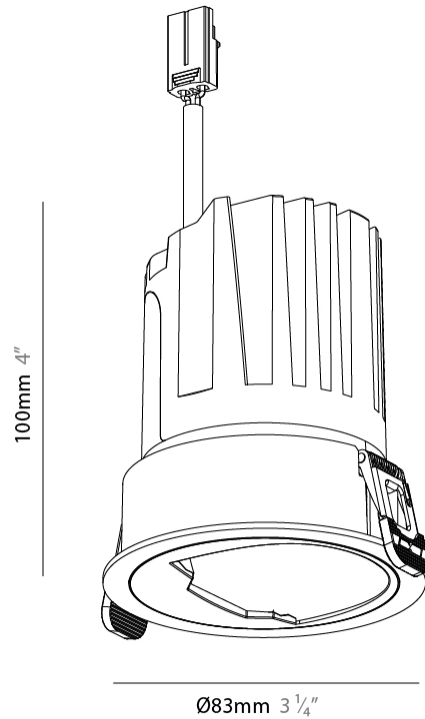

GENERAL

Series: Bioniq Evo Round Wallwash
Partner: Prolicht
Division: Architectural
Installation: Recessed
Product Type: Wallwash
Mounting Location: Ceiling
Light Distribution: Adjustable / Asymmetric

PHYSICAL

Shape: Round
Diameter (mm): 83
Diameter (in): 3 1/4
Height (mm): 100
Depth (mm): 105
Height (in): 4
Depth (in): 4 1/8
Ceiling Thickness (mm): 2 - 15
Ceiling Thickness (in): 1/16 - 9/16
Weight (kg): 0.2
Fixture Finish: SSR / BKV / CWI / CRY / HAB / UFT / ITA / RUA / FTG / MYG / LOD / PUS / FRO / FUP / KIA / POP / BLS / SPG / MEY / GOH / CHC / COM / ABZ / JAG / OBR / MOS / ROR
Fixture Material: Extruded Aluminum
Cut-out Measurements: Ø 75mm/2 15/16"

ELECTRICAL

Lamp Type: LED (Zhaga Standard)
Input Wattage (W): 10.9
Total Output Wattage (W): 10
Dimming: Non-dimming / DALI Dimming / MATTER Dimming
Driver Included: No
Driver Location: Remote
Driver Type: Constant Current - Universal
Constant Current (MA): 350mA
Upon Request: 0-10V Dimming / Phase Dimming

LED

Color Temperature (°K): 2400 / 2700 / 3000 / 3500 / 4000
Max. Delivered Lumen (lm): Max 1029
Nominal Lumen (lm): Max 1771
CRI: >90 CRI
Efficiency (%): 94.2
Lamp Life (hrs): 50000

OPTICAL

Adjustability: Rotational 350° / Tilt 30°

RATINGS AND CERTIFICATIONS

Certified By: Certified for North American Standards
IP rating: IP65
Glare Rating: ≤ 10